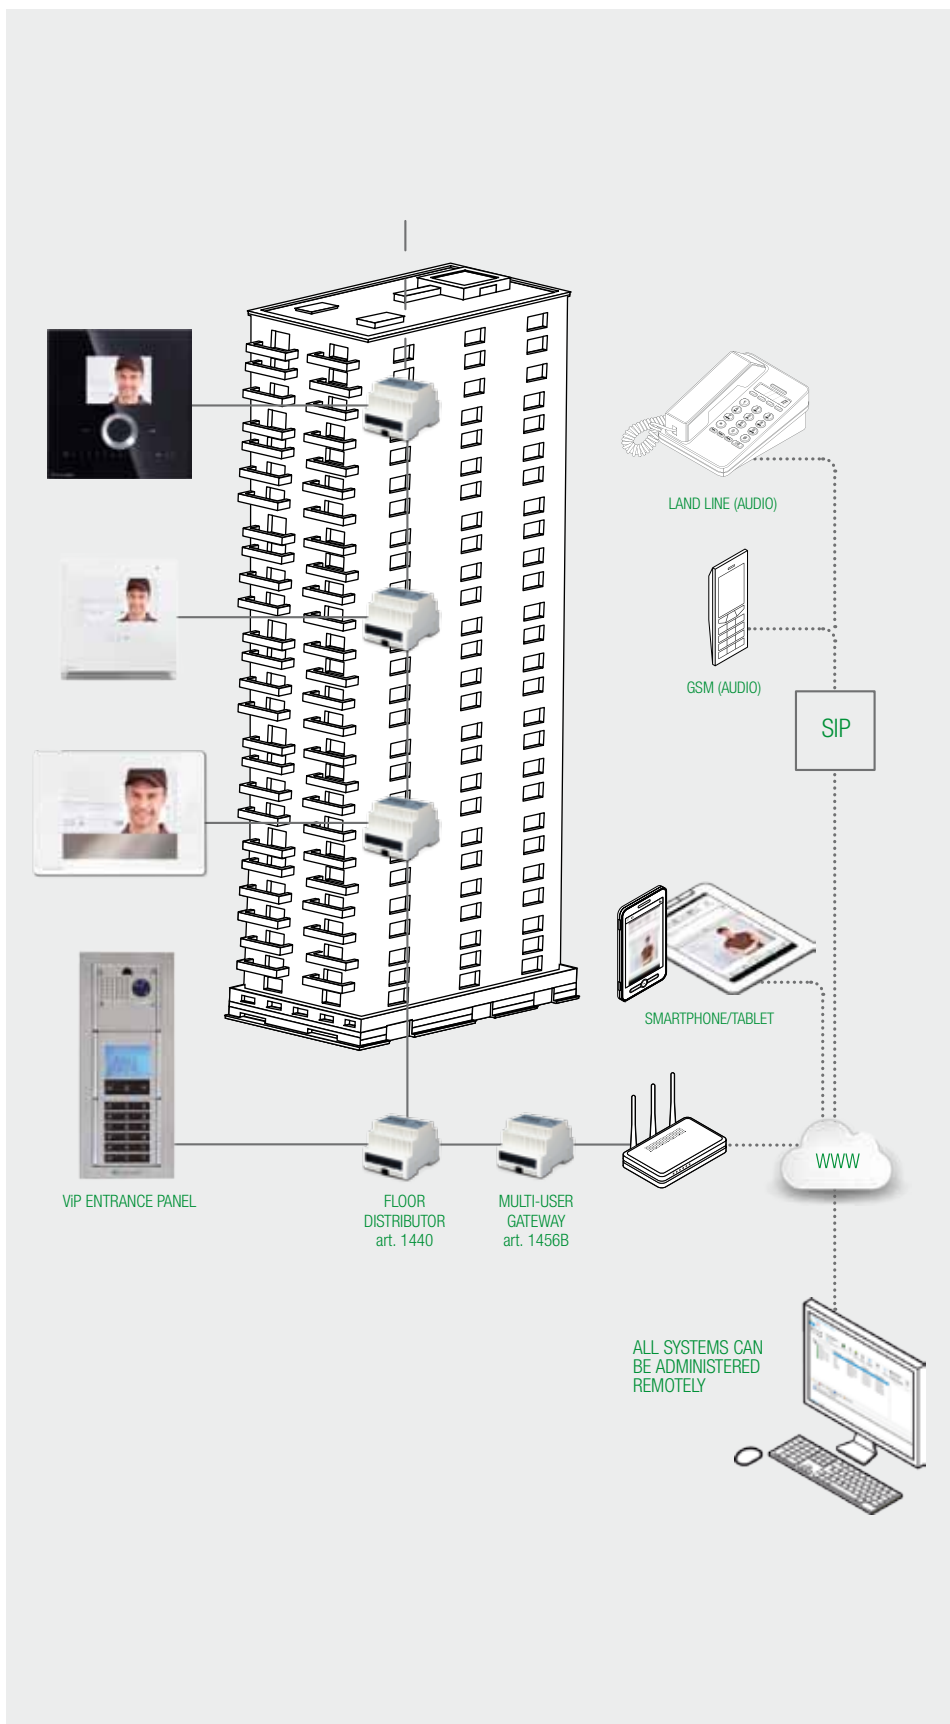

SLAVE license for art. 1456B

MASTER license