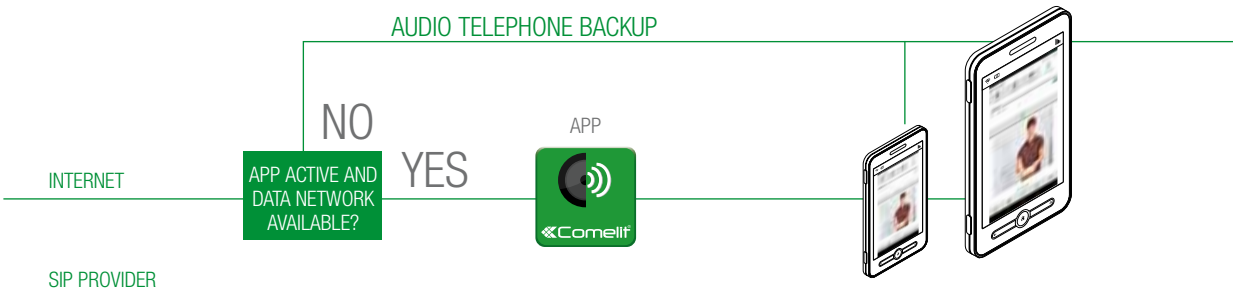

3 TYPES OF LICENSE AVAILABLE

1456B can manage 3 types of license: Master, Slave and Phone. Each license can be purchased in 5 different sizes (1, 10, 50, 100, 200 users) and can be increased at any time.

VIP ENTRANCE PANEL
CONSULT THE VIP CATALOGUE FOR THE FULL RANGE OF ENTRANCE PANELS.

MASTER

SLAVE

PHONE

SIP PROVIDER