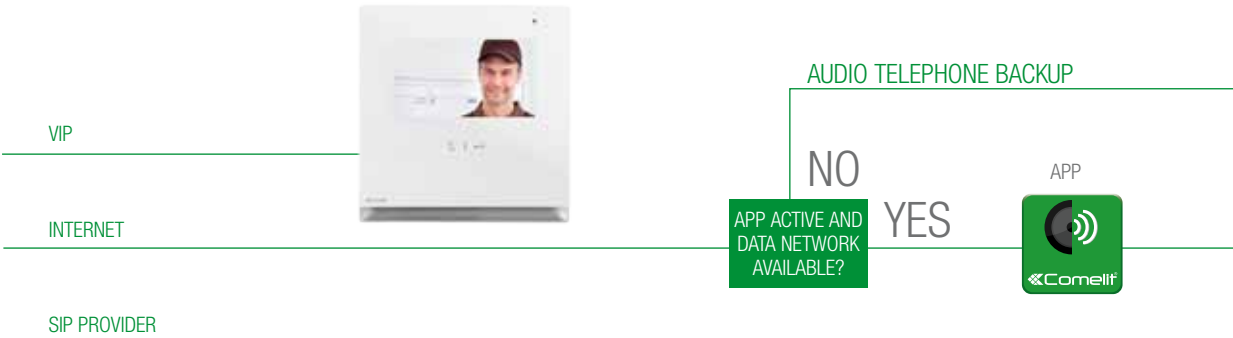

3 TYPES OF LICENSE AVAILABLE

1456B can manage 3 types of license: Master, Slave and Phone. Each license can be purchased in 5 different sizes (1, 10, 50, 100, 200 users) and can be increased at any time.

VIP ENTRANCE PANEL
CONSULT THE VIP CATALOGUE FOR THE FULL RANGE OF ENTRANCE PANELS.

MASTER

SLAVE

PHONE

SIP PROVIDER