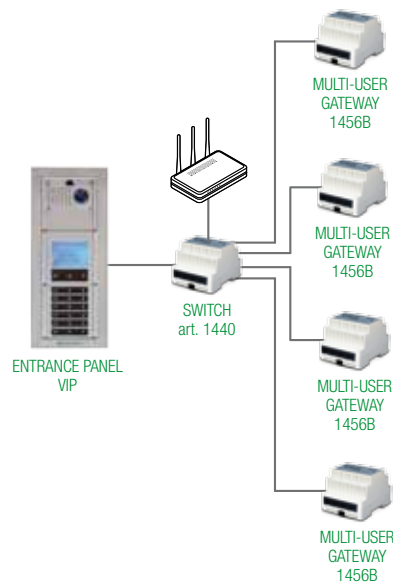

Scalability

Every Multi-User Gateway can manage up to maximum of 200 users. In the case of more than 200 users, more than one Gateway can be implemented. This can also be done subsequently to the initial installation.