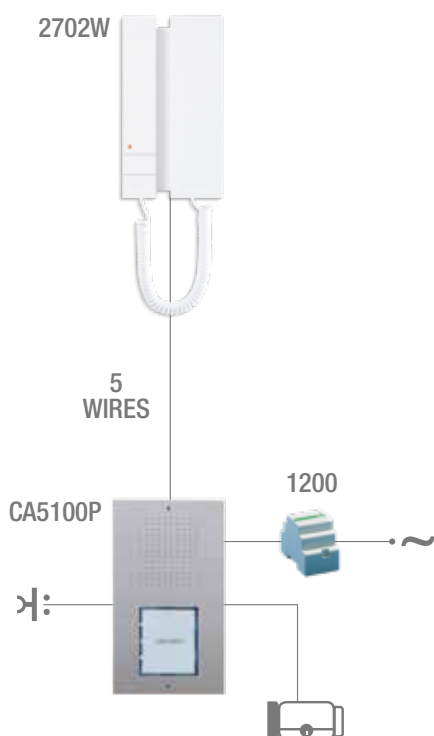

5-WIRE KIT WITH EXPANSION

CIAO KIT
PRE-CONFIGURED
FOR SINGLE USER
5 WIRES

5

KCA5061

CIAO AND MINI AUDIO SINGLE-USER KIT

Code	Quantity	Description
CA5100P	1	CIAO ENTRANCE PANEL FOR 1/2/4 BUTTONS. 4+N
1200	1	12 VAC TRANSFORMER INPUT 230 VAC
CA9210	1	2 DOUBLE-HEIGHT BUTTONS FOR CIAO ENTRANCE PANEL
CA9211	1	4 SINGLE BUTTONS FOR CIAO ENTRANCE PANEL
CA9213	1	1 LARGE BUTTON FOR CIAO ENTRANCE PANEL
2702W	1	2-BUTTON MINI DOOR-ENTRY PHONE, TRADITIONAL