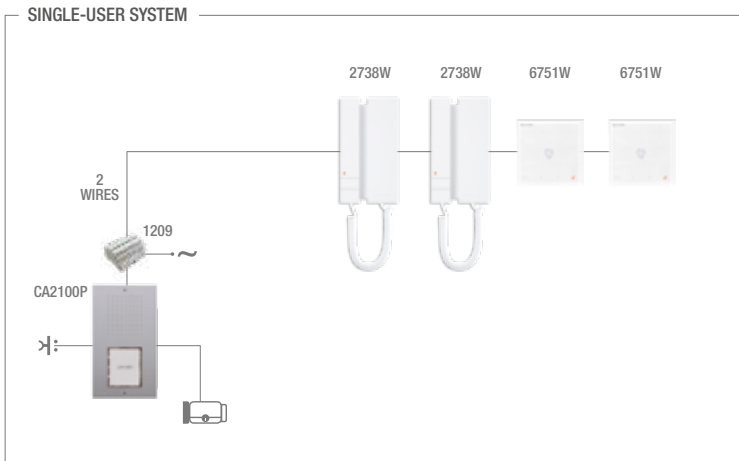

CIAO KIT PRE-CONFIGURED FOR SINGLE USER 2 WIRES

KCA2071

CIAO AND MINI AUDIO HANDS-FREE SINGLE-USER KIT

Code	Quantity	Description
CA2100P	1	CIAO ENTRANCE PANEL FOR 1/2/4/8 BUTTONS. S2
1209	1	2-WIRE VIDEO KIT POWER SUPPLY UNIT
CA9210	1	2 DOUBLE-HEIGHT BUTTONS FOR CIAO ENTRANCE PANEL
CA9211	1	4 SINGLE BUTTONS FOR CIAO ENTRANCE PANEL
CA9213	1	1 LARGE BUTTON FOR CIAO ENTRANCE PANEL
6751	1	MINI HANDS-FREE DOOR-ENTRY PHONE, SIMPLEBUS2

FOR ALL OTHER POSSIBLE CONFIGURATIONS, PLEASE REFER TO THE ONLINE MANUAL OR THE DOCUMENTATION SUPPLIED IN THE PACKAGE.

5-WIRE KIT WITH EXPANSION

CIAO KIT
PRE-CONFIGURED
FOR SINGLE USER
5 WIRES

5

KCA5061

CIAO AND MINI AUDIO SINGLE-USER KIT