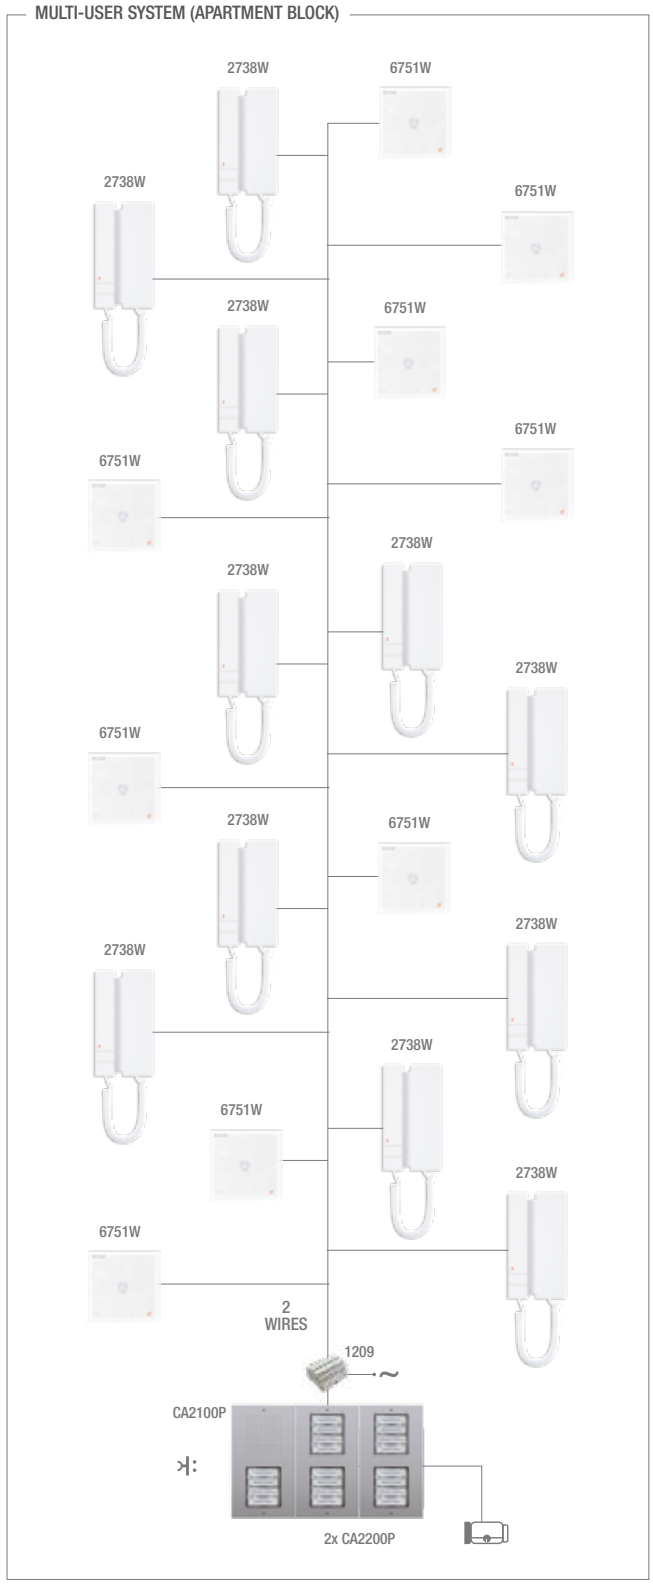

2-WIRE KIT WITH EXPANSION

CIAO KIT PRE-CONFIGURED FOR SINGLE USER 2 WIRES

KCA2061

CIAO AND MINI AUDIO SINGLE-USER KIT

Code	Quantity	Description
CA2100P	1	CIAO ENTRANCE PANEL FOR 1/2/4/8 BUTTONS. S2
1209	1	2-WIRE VIDEO KIT POWER SUPPLY UNIT
CA9210	1	2 DOUBLE-HEIGHT BUTTONS FOR CIAO ENTRANCE PANEL
CA9211	1	4 SINGLE BUTTONS FOR CIAO ENTRANCE PANEL
CA9213	1	1 LARGE BUTTON FOR CIAO ENTRANCE PANEL
2738W	1	2-BUTTON MINI DOOR-ENTRY PHONE, SIMPLEBUS2

CIAO KIT PRE-CONFIGURED FOR SINGLE USER 2 WIRES

KCA2071

CIAO AND MINI AUDIO HANDS-FREE SINGLE-USER KIT

Code	Quantity	Description
CA2100P	1	CIAO ENTRANCE PANEL FOR 1/2/4/8 BUTTONS. S2
1209	1	2-WIRE VIDEO KIT POWER SUPPLY UNIT
CA9210	1	2 DOUBLE-HEIGHT BUTTONS FOR CIAO ENTRANCE PANEL
CA9211	1	4 SINGLE BUTTONS FOR CIAO ENTRANCE PANEL
CA9213	1	1 LARGE BUTTON FOR CIAO ENTRANCE PANEL
6751	1	MINI HANDS-FREE DOOR-ENTRY PHONE, SIMPLEBUS2

FOR ALL OTHER POSSIBLE CONFIGURATIONS, PLEASE REFER TO THE ONLINE MANUAL OR THE DOCUMENTATION SUPPLIED IN THE PACKAGE.

5-WIRE KIT WITH EXPANSION

CIAO KIT
PRE-CONFIGURED
FOR SINGLE USER
5 WIRES

5

KCA5061

CIAO AND MINI AUDIO SINGLE-USER KIT

Code	Quantity	Description
CA5100P	1	CIAO ENTRANCE PANEL FOR 1/2/4 BUTTONS. 4+N
1200	1	12 VAC TRANSFORMER INPUT 230 VAC
CA9210	1	2 DOUBLE-HEIGHT BUTTONS FOR CIAO ENTRANCE PANEL
CA9211	1	4 SINGLE BUTTONS FOR CIAO ENTRANCE PANEL
CA9213	1	1 LARGE BUTTON FOR CIAO ENTRANCE PANEL
2702W	1	2-BUTTON MINI DOOR-ENTRY PHONE, TRADITIONAL