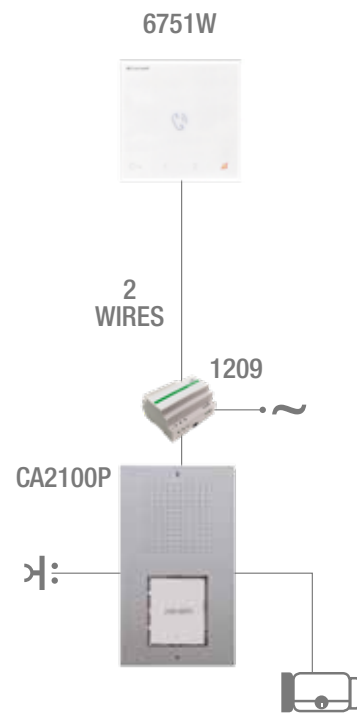

2-WIRE KIT WITH EXPANSION

CIAO KIT PRE-CONFIGURED FOR SINGLE USER 2 WIRES

KCA2061

CIAO AND MINI AUDIO SINGLE-USER KIT

Code	Quantity	Description
CA2100P	1	CIAO ENTRANCE PANEL FOR 1/2/4/8 BUTTONS. S2
1209	1	2-WIRE VIDEO KIT POWER SUPPLY UNIT
CA9210	1	2 DOUBLE-HEIGHT BUTTONS FOR CIAO ENTRANCE PANEL
CA9211	1	4 SINGLE BUTTONS FOR CIAO ENTRANCE PANEL
CA9213	1	1 LARGE BUTTON FOR CIAO ENTRANCE PANEL
2738W	1	2-BUTTON MINI DOOR-ENTRY PHONE, SIMPLEBUS2

CIAO KIT PRE-CONFIGURED FOR SINGLE USER 2 WIRES

KCA2071

CIAO AND MINI AUDIO HANDS-FREE SINGLE-USER KIT

Code	Quantity	Description
CA2100P	1	CIAO ENTRANCE PANEL FOR 1/2/4/8 BUTTONS. S2
1209	1	2-WIRE VIDEO KIT POWER SUPPLY UNIT
CA9210	1	2 DOUBLE-HEIGHT BUTTONS FOR CIAO ENTRANCE PANEL
CA9211	1	4 SINGLE BUTTONS FOR CIAO ENTRANCE PANEL
CA9213	1	1 LARGE BUTTON FOR CIAO ENTRANCE PANEL
6751	1	MINI HANDS-FREE DOOR-ENTRY PHONE, SIMPLEBUS2