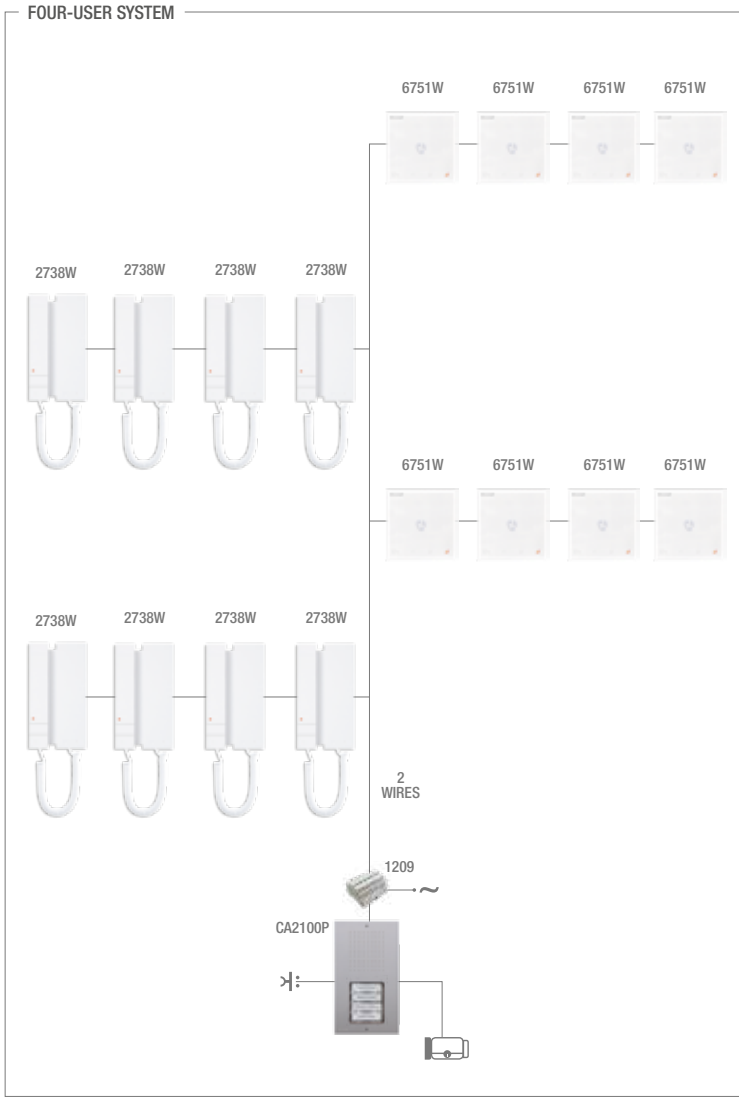

2-WIRE KIT WITH EXPANSION

CIAO KIT PRE-CONFIGURED FOR SINGLE USER 2 WIRES

KCA2061

CIAO AND MINI AUDIO SINGLE-USER KIT

Code	Quantity	Description
CA2100P	1	CIAO ENTRANCE PANEL FOR 1/2/4/8 BUTTONS. S2
1209	1	2-WIRE VIDEO KIT POWER SUPPLY UNIT
CA9210	1	2 DOUBLE-HEIGHT BUTTONS FOR CIAO ENTRANCE PANEL
CA9211	1	4 SINGLE BUTTONS FOR CIAO ENTRANCE PANEL
CA9213	1	1 LARGE BUTTON FOR CIAO ENTRANCE PANEL
2738W	1	2-BUTTON MINI DOOR-ENTRY PHONE, SIMPLEBUS2

CIAO KIT PRE-CONFIGURED FOR SINGLE USER 2 WIRES

KCA2071

CIAO AND MINI AUDIO HANDS-FREE SINGLE-USER KIT

Code	Quantity	Description
CA2100P	1	CIAO ENTRANCE PANEL FOR 1/2/4/8 BUTTONS. S2
1209	1	2-WIRE VIDEO KIT POWER SUPPLY UNIT
CA9210	1	2 DOUBLE-HEIGHT BUTTONS FOR CIAO ENTRANCE PANEL
CA9211	1	4 SINGLE BUTTONS FOR CIAO ENTRANCE PANEL
CA9213	1	1 LARGE BUTTON FOR CIAO ENTRANCE PANEL
6751	1	MINI HANDS-FREE DOOR-ENTRY PHONE, SIMPLEBUS2

FOR ALL OTHER POSSIBLE CONFIGURATIONS, PLEASE REFER TO THE ONLINE MANUAL OR THE DOCUMENTATION SUPPLIED IN THE PACKAGE.

5-WIRE KIT WITH EXPANSION

CIAO KIT
PRE-CONFIGURED
FOR SINGLE USER
5 WIRES

5

KCA5061

CIAO AND MINI AUDIO SINGLE-USER KIT