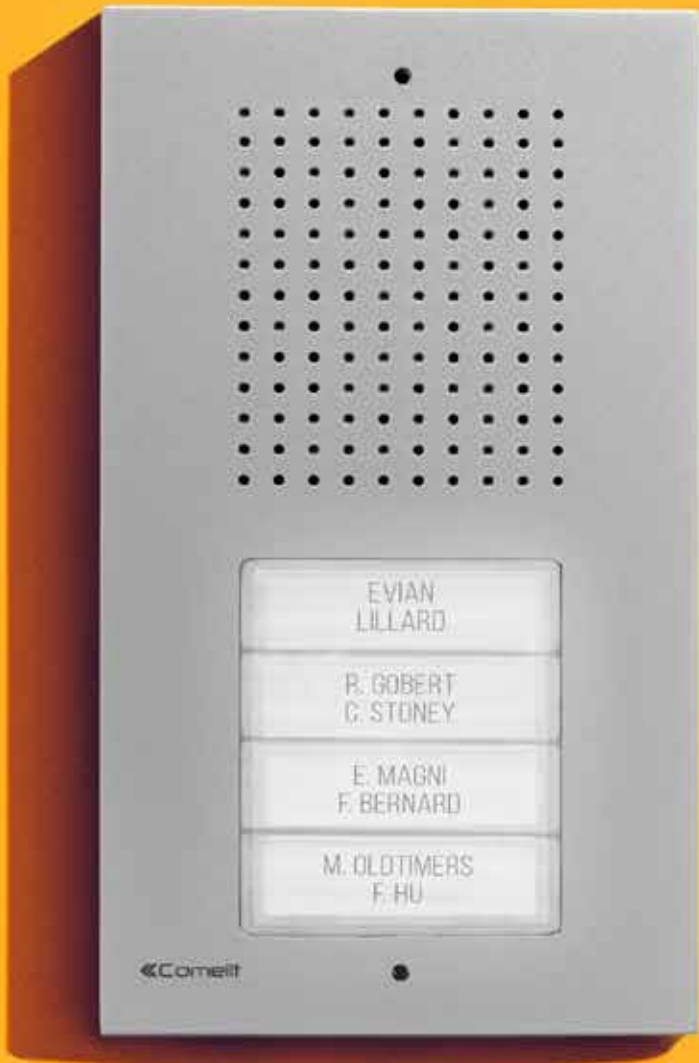

Ciao

THE COMPACT AND STURDY AUDIO ENTRANCE PANEL

 **Comelit**[®]
Passion. Technology. Design.

Speaker grille consisting of a grid of small circular holes.

EVIAN
LILLARD

P. GOBERT
C. STONEY

E. MAGNI
F. BERNARD

M. OLDTIMERS
F. HU

«Comelit

CIAO ONE PANEL TWO SYSTEMS

The new **essential and minimal** audio entrance panel from Comelit: surrender to simplicity.

A die-cast aluminium product, ideal for creating new systems and renovating old ones, **Ciao** is available in a **2-wire digital** version (1-72 users) and a **5-wire traditional** version (1-4 users).

CAIN
WIGGINS

SULLIVAN
HILL

MARTINEZ
HENSON

WATTS
CHDI

Comelf

THE BUTTON MODULE

The button module is **only** available for the **2-wire digital** version. The **5-wire** version covers between 1 and 4 users, while - thanks to the button module, the **2-wire digital** version can accommodate up to 72 users. The module can be fitted in accordance with installation requirements, both horizontally and vertically.